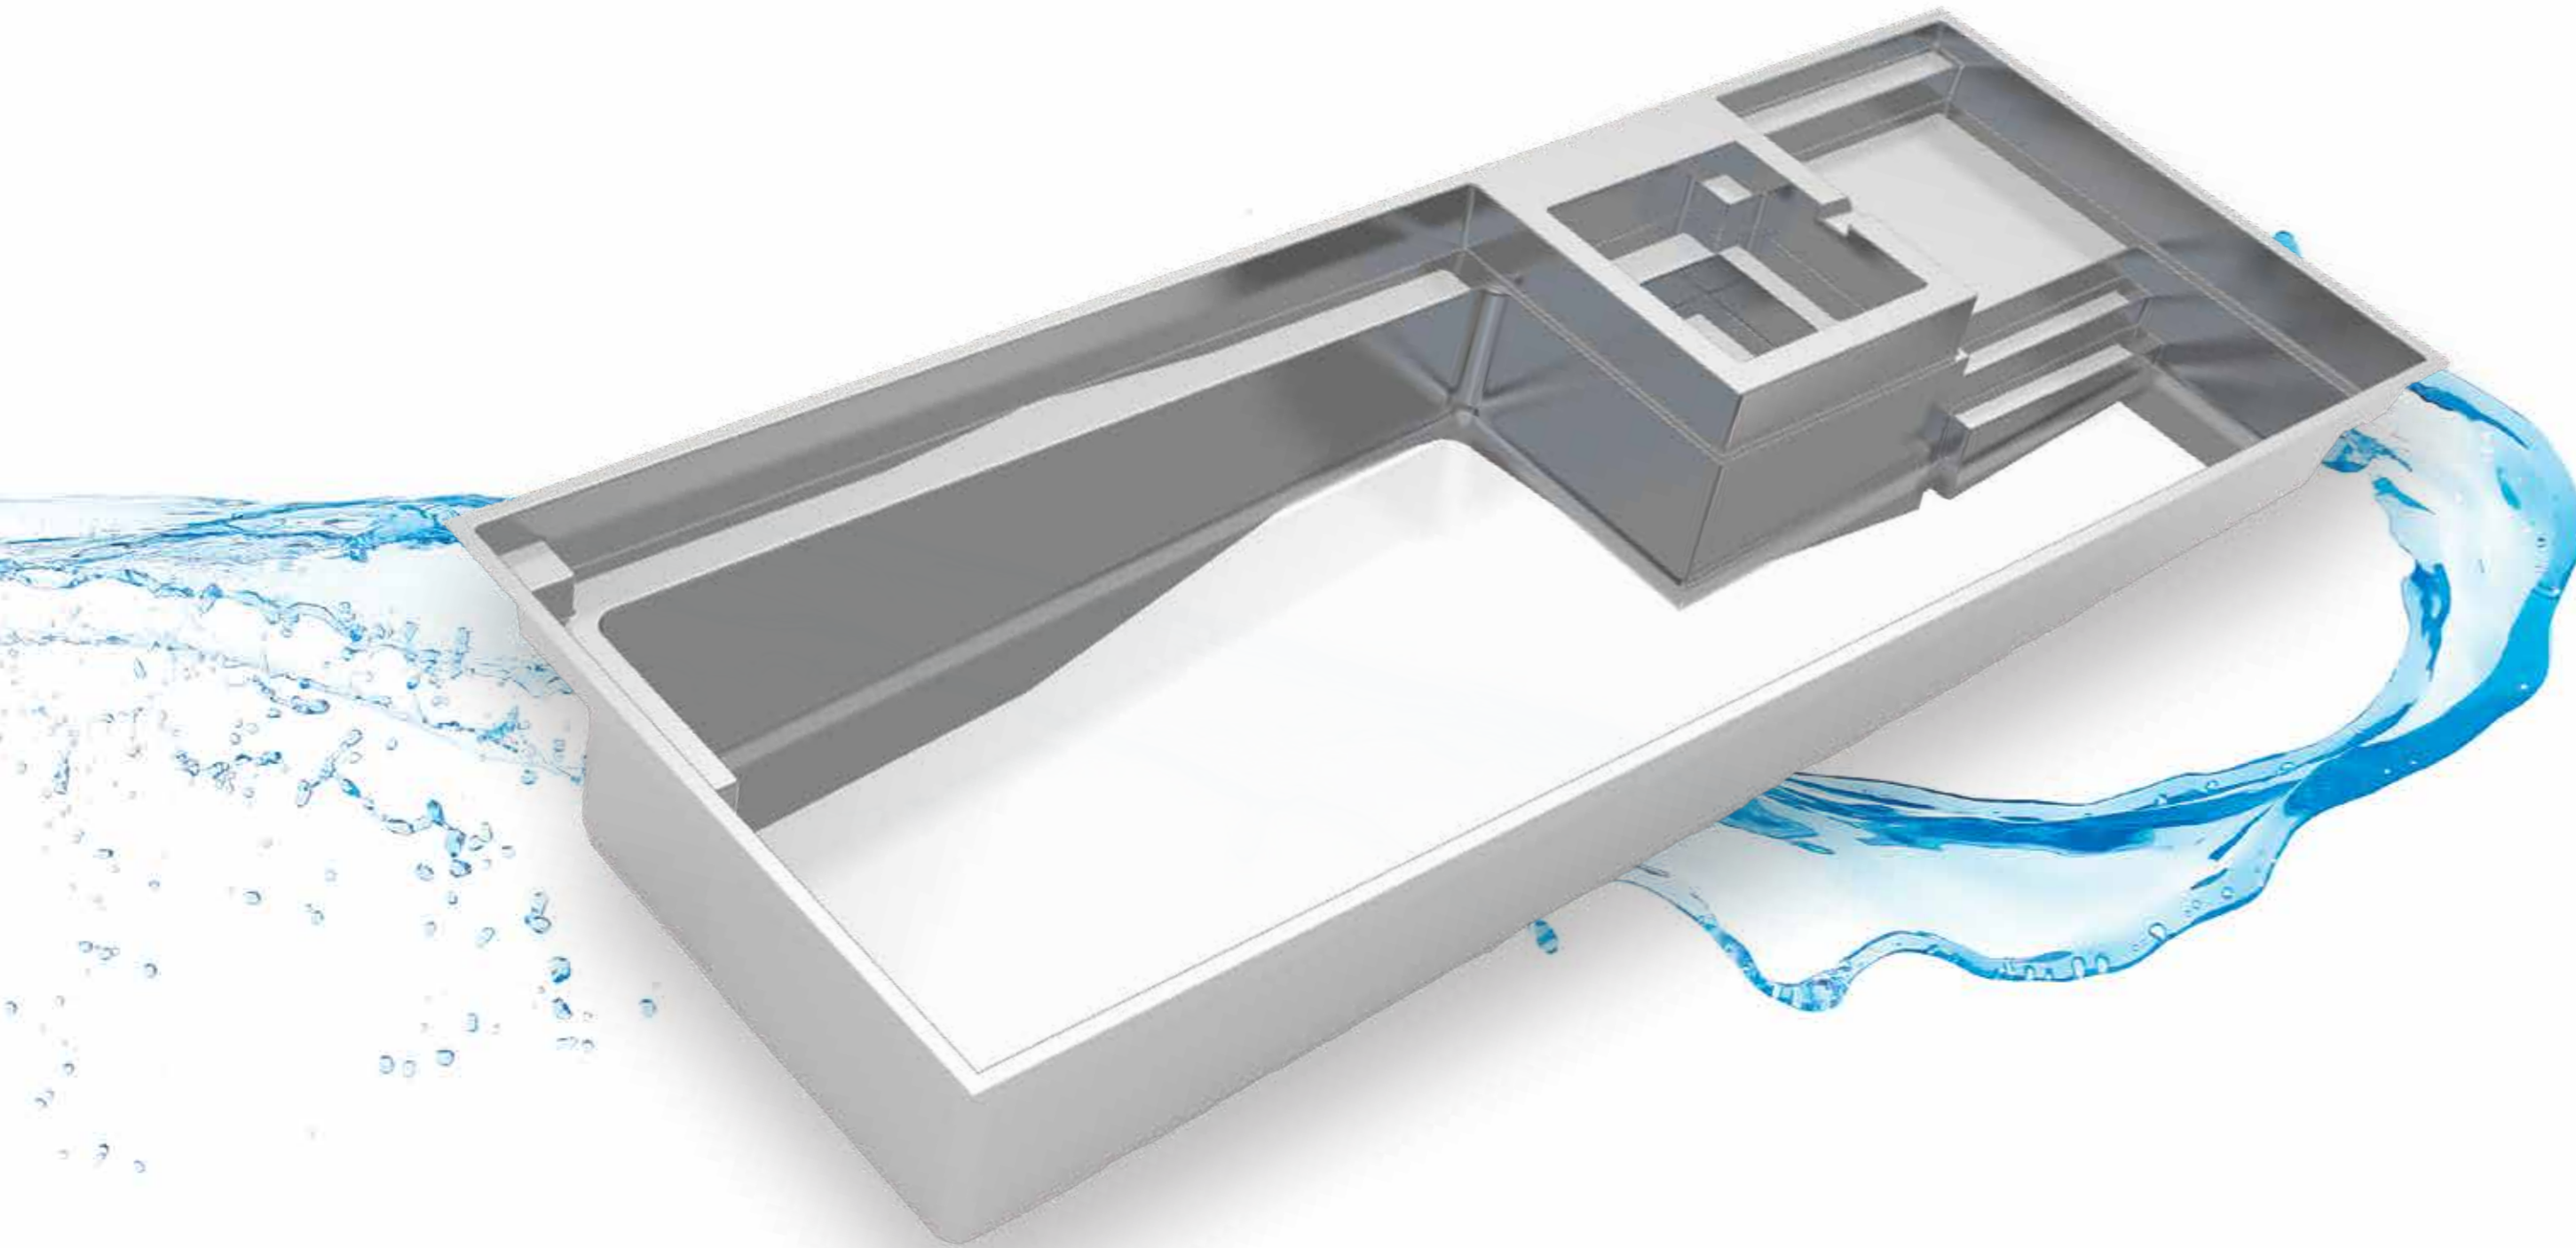

THE EXQUISITE™

- + Our newest design that offers a large built-in fun pad provides the perfect playground for adults and children alike
- + Built-in spa allows for therapeutic massage jets to heighten relaxation
- + Convenient entry and exit steps
- + Splash pad is 7' 11" long x 7' 2" wide and the depth (top to bottom) is approximately 18"
- + Spa dimensions are 7' 9" long x 7' 2" wide with a depth of approximately 4'
- + Full-length swimming channel for fun or exercise
- + Extended bench allows for multi-swimmer seating or recreational enjoyment

Length	Width	Shallow	Deep
40'	15' 5"	4'	6' 6"
35'	15' 5"	4'	6' 2"
30'	15' 5"	4'	5' 11"

30' and 35' measurements are pre-production estimates, subject to change