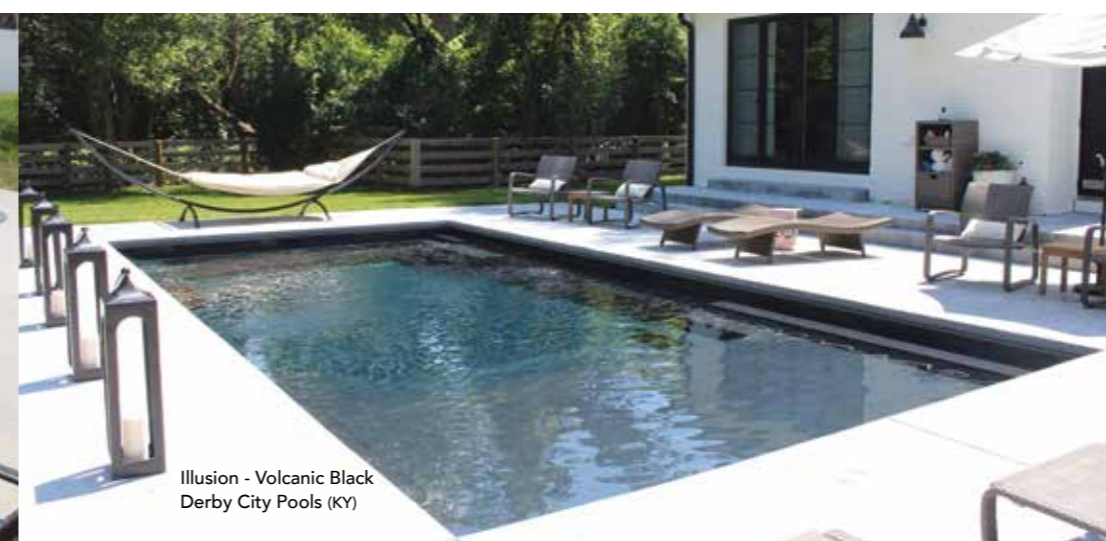

Inspiration - Ocean Blue
Executive Outdoor Living (NE)

Marvelous - Ocean Blue
All Around Town (IA)

Illusion - Ice Silver
Derby City Pools (KY)

Marvelous - Reef Blue
Gold Coast Pools (SC)

Illusion - Volcanic Black
Derby City Pools (KY)