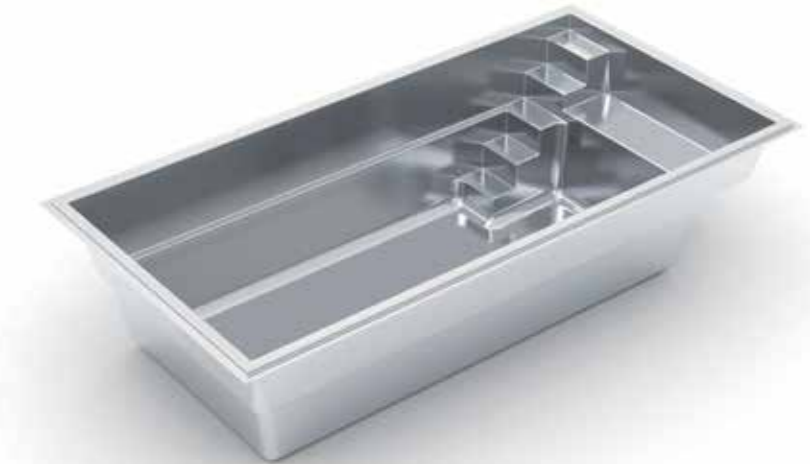

THE VISION™

- + Sleek, modern design allows for unlimited landscaping possibilities for both traditional and modern aesthetics
- + Large bench located at the step end with option to incorporate spa jets
- + Well-positioned entry and exit steps lead down to the pool floor
- + Flat-bottom design make it the perfect pool for playing pool games or for exercising

Length	Width	Flat Depth
26'	10'	5'
23'	10'	5'
20'	10'	5'
16'	10'	5'